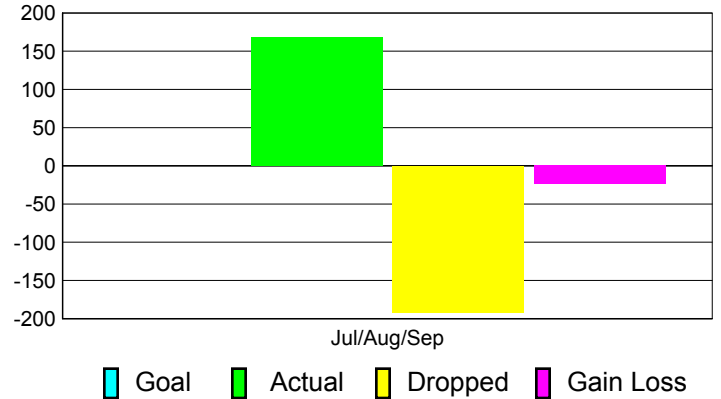

Membership Results 2011-2012

Goal, New, Dropped, Gain/Loss